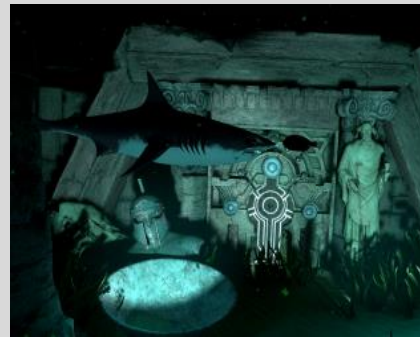

VR ESCAPE ROOMS

The first in South Florida, Virtual Reality Escape Rooms!

**You're not just playing the game....
You're in it.**

Our Virtual Reality Escape Games are multi-player, un-tethered, and fully immersive to help promote teamwork, communication, and fun. These rooms offer the excitement of escape games combined with an out of this world experience.

Players can choose from these four Escape Game options: Dragon Tower, Space Station Tiberia, Depths of Osiris or Hospital of Horrors.

**DRAGON
TOWER**