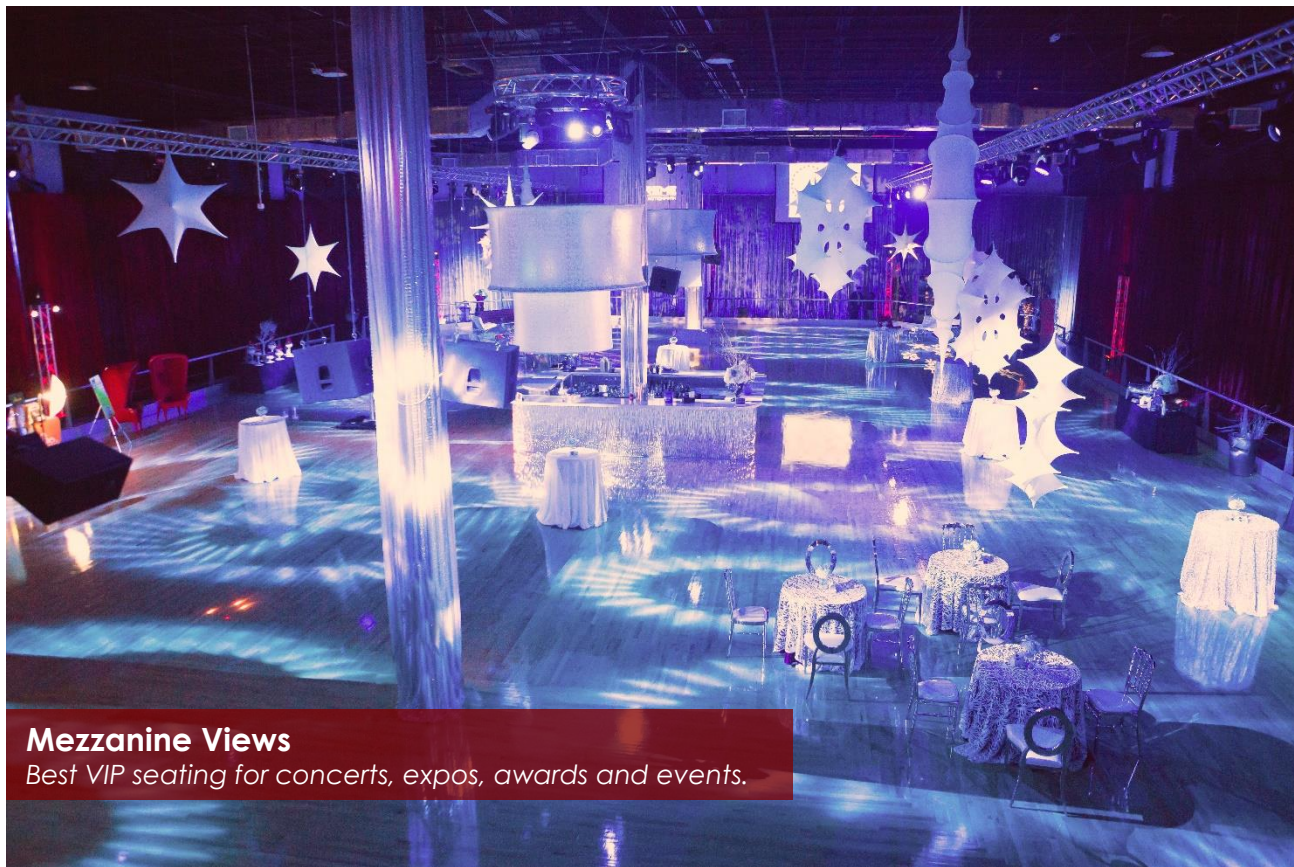

Mezzanine Views

Best VIP seating for concerts, expos, awards and events.

Space	Dimensions	Occupancy	Description
Arena	16,000 Sq. Ft.	Reception: 2200 Seated: 900 Banquet: 650	Private open area with Mezzanine and exclusive entrance from parking area.