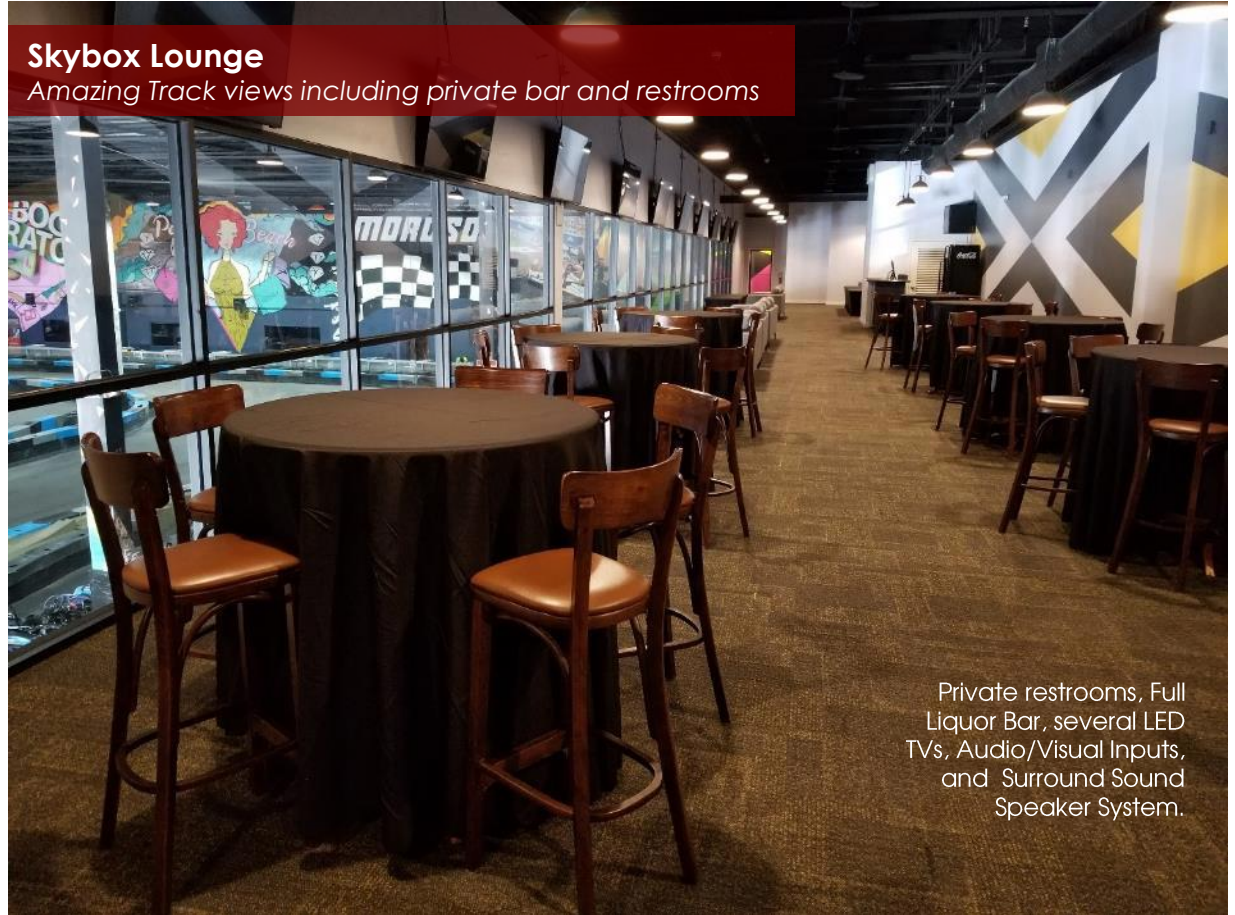

There's no better place to get your team on track than in one of our Teambuilding Meeting Space and Conference Rooms. Enjoy private luxury with exclusive rooms that offer full audio visual inputs, projection screens, LED TV, Private Bar, Catering Tables, Wi-fi access and more!

Both rooms offer a unique experience whether track side or second level views of the track, bowling lanes and bar.

Daytona Conference Room

Offers trackside views plus a SMART LED, Stereo/Radio, Wi-Fi, Microphone, Podium, Desks and Leather Chairs. Space can be converted for breakfast or lunch service.

Corporate entertaining by day and networking and socials at night... that is the vision for this unique space, our Skybox Lounge!

Located on the second floor and overlooking the track, this room offers the Best Track Views and preferred privacy for exclusive entertainment.

Skybox Lounge

Amazing Track views including private bar and restrooms

Private restrooms, Full Liquor Bar, several LED TVs, Audio/Visual Inputs, and Surround Sound Speaker System.

Space	Dimensions	Occupancy	Description
Skybox Lounge	2520 Sq. Ft.	Reception: 150 Seated: 100	Private area located on the second floor and overlooking the race track – best views!