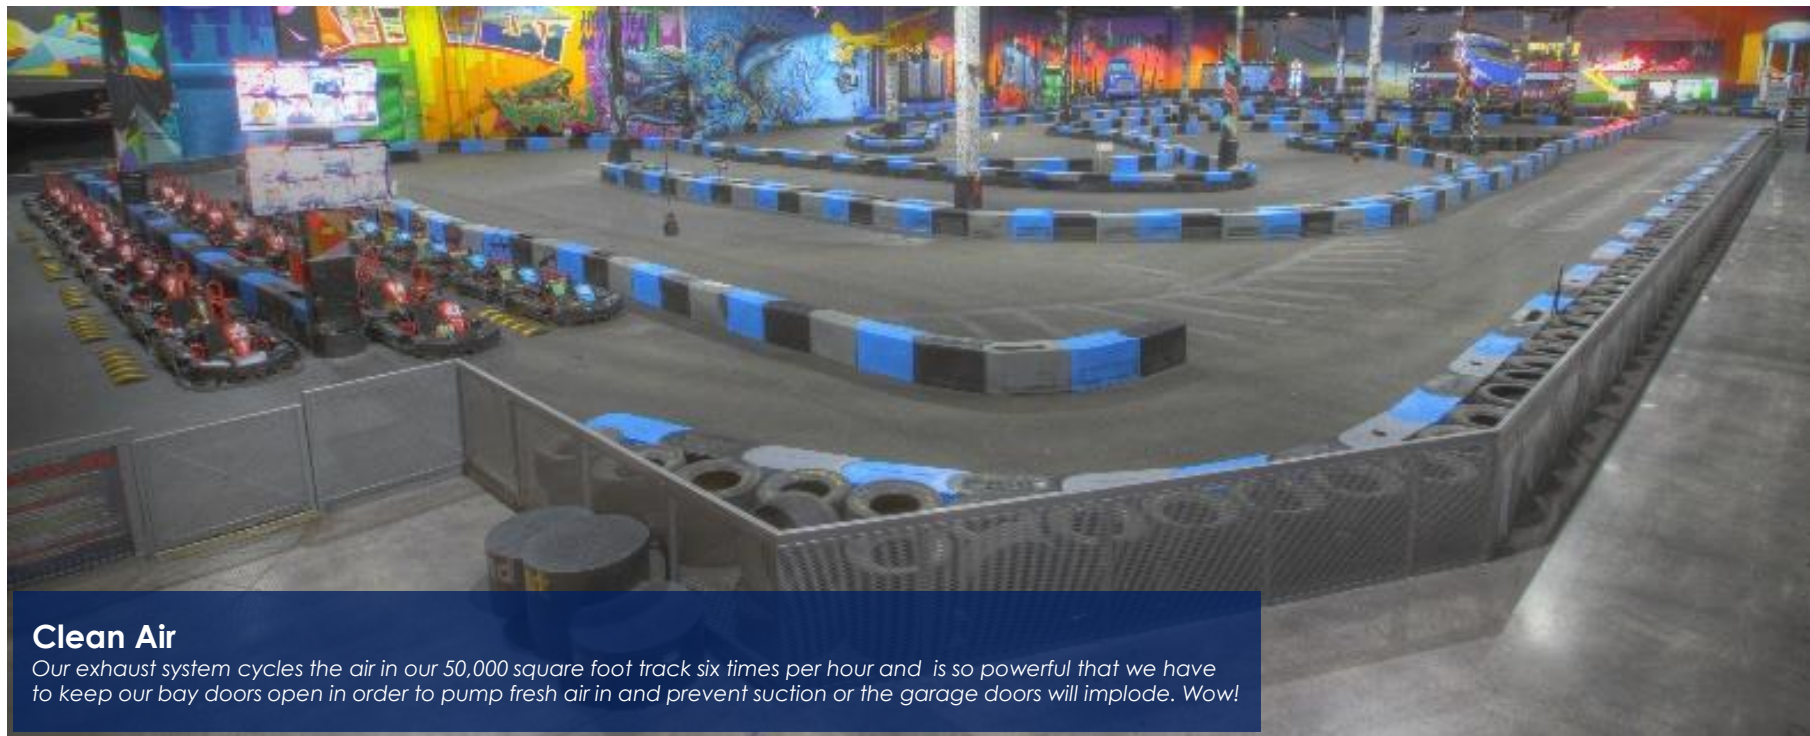

Clean Air

Our exhaust system cycles the air in our 50,000 square foot track six times per hour and is so powerful that we have to keep our bay doors open in order to pump fresh air in and prevent suction or the garage doors will implode. Wow!

We pride ourselves on offering drivers a real racing experience by being the only indoor track to provide a combination of gas powered karts on an asphalt track. This unique driving experience separates us from any other!

Our current track layout offers 10 fast paced turns and features one hairpin by the pits, a few chicanes and two straightaways with one capable of reaching full potential speed of 45mph in our Pro Karts.