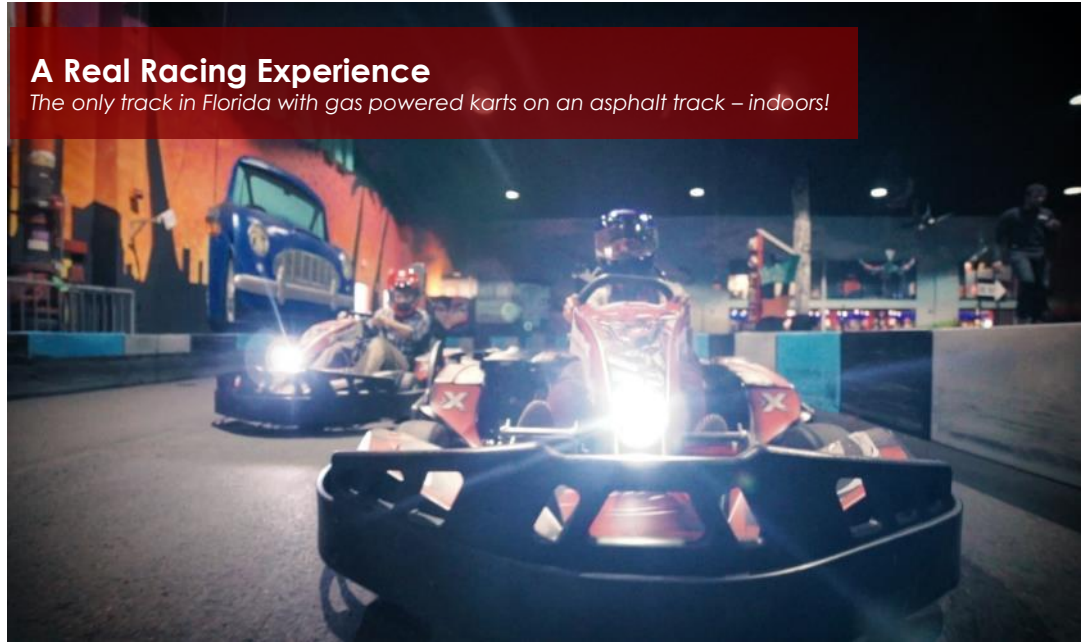

Our entire fleet of European race karts are gas powered and feature a collection of European BizKarts. We offer three kart models: Cadet (4.5HP), Pro (6.5HP) and Super (9HP). All karts are single seat driver.

The Cadet and Pro karts have the capability to reach 35-45 mph on our track and our Super 9HP can reach up to 60 mph on a straightaway.

➤Pro, Super and Cadet Karts are not allowed on the track at the same time due to the differences in motor speed.

A Real Racing Experience

The only track in Florida with gas powered karts on an asphalt track – indoors!

KART REQUIREMENTS:

Kart Regulations*	Age	Height	Weight Max
Cadet Karts (4.5 HP)	min 8 yrs old	min 54" (4'-6")	120 lbs
Pro Karts (6.5 HP)	13 yrs +	over 62"	300 lbs
Super Karts (9HP) (must qualify to race)	16 and Up	over 62"	300 lbs

These age, height and weight restrictions are a guideline. Management reserves the right to determine if someone is not the proper size to control the kart. Drivers under 18 who meet the minimum height requirement, must have a minor waiver authorized by a parent or legal guardian.