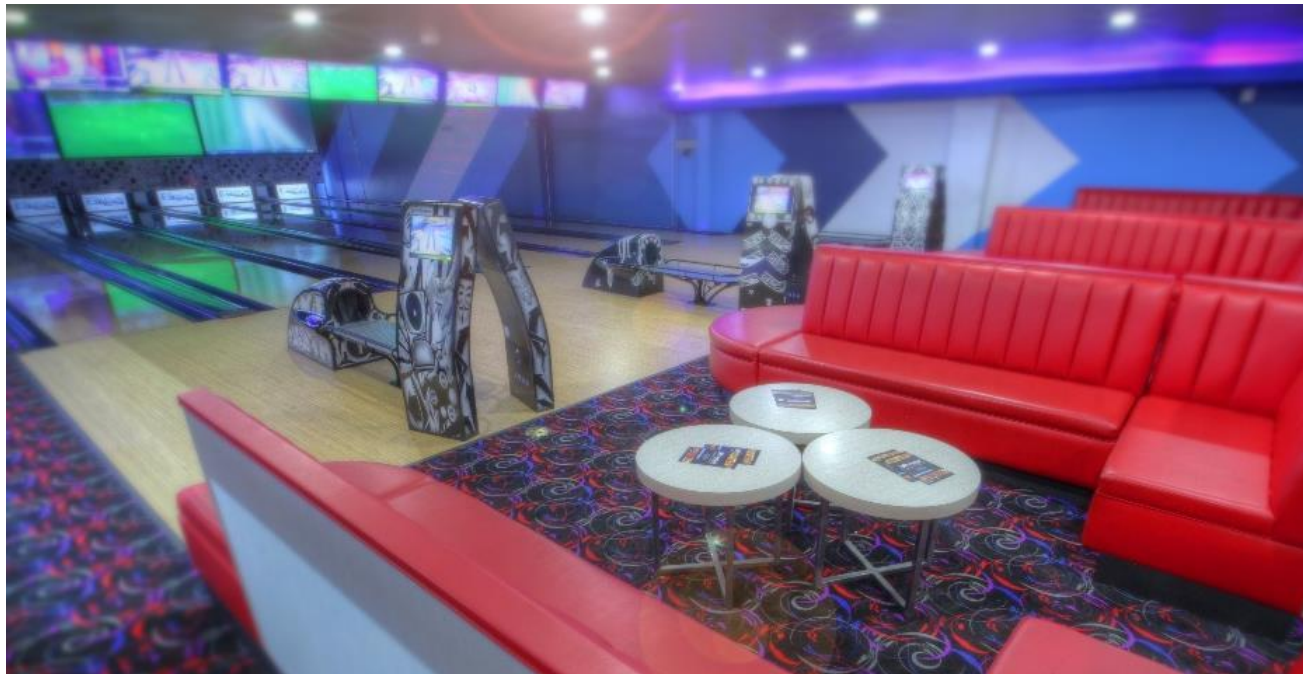

➤ *Book an hourly rental with up to 6 friends per lane!*