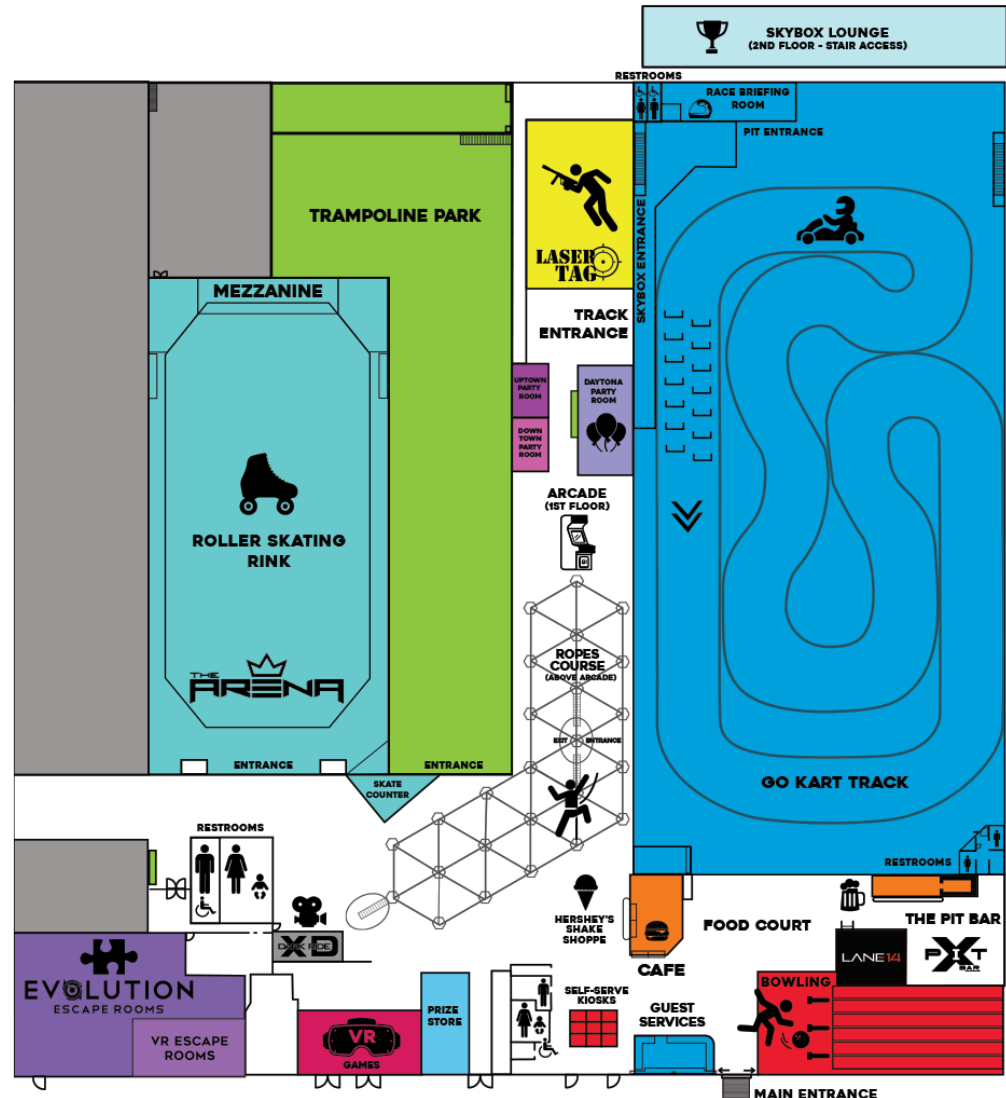

The Largest Indoor Entertainment Venue in Florida!

- Asphalt Go Kart Track
- Ropes Course Adventure
- Arcade Game Room
- Bowling Lanes
- The Arena Roller Rink
- Trampoline Park
- XD Dark Ride Theater
- Evolution Escape Rooms
- NEW>> Virtual Reality Games
- NEW>> VR Escape Rooms
- NEW>> Laser Tag Arena
- Hershey's Shake Shoppe
- All American Café
- The Pit Bar & Lane 14
- Skybox Lounge
- Meeting/Conference
- Party Rooms
- Redemption Store
- = 220,000 sq. ft.

+ New Attractions Coming Soon