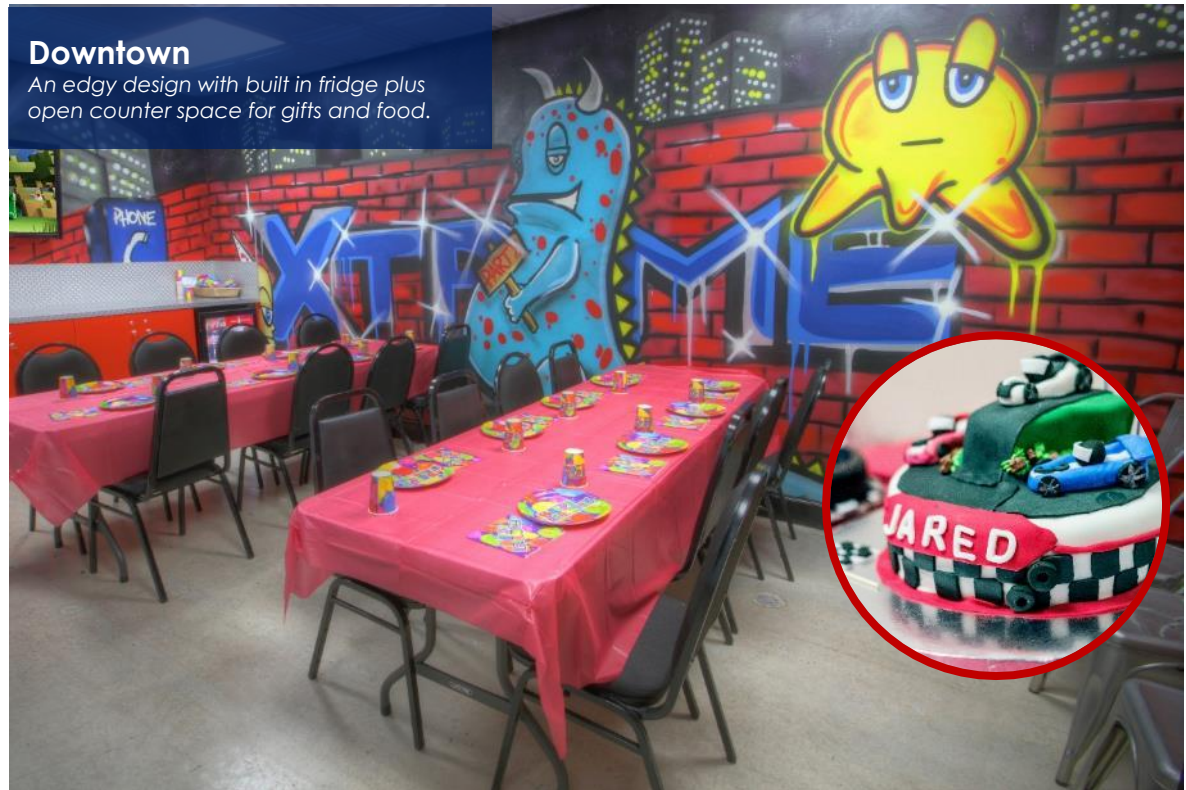

Downtown
An edgy design with built in fridge plus open counter space for gifts and food.

Room	Dimensions	Occupancy	Description
Uptown or Downtown	246 Sq. Ft.	20	Decorated Party Room centrally located. Each room offers one door and a large window.
Daytona Party Room	1280 Sq. Ft.	20/40/60	Overlooks the Track on the 1st Floor – Can be divided into 3 party spaces or combined for large groups