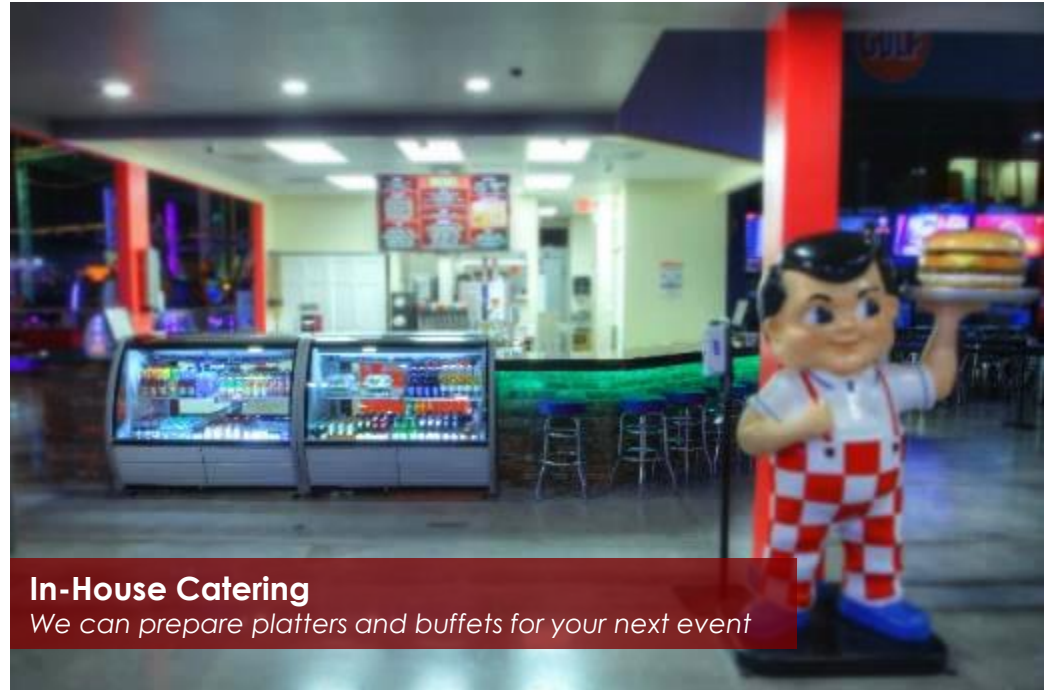

Flexible Seating Options

Sporting Events

VIP, Tables and Chair Seating

REFUEL YOUR FUN!

Refuel your fun with delicious eats at our All-American Café. Offering favorites such as wings, pizza and burgers, our kitchen can also prepare catering buffets and platters for large events.

Relax in our open food court featuring upholstered booth seats and several tables both standard and high top.

All seats have views of our projection screens and 65" LED screens displaying current kart racing stats and live positioning of karting while they are racing. Plus see all the action with DirecTV Sports Packages and UFC pay-per view fights!