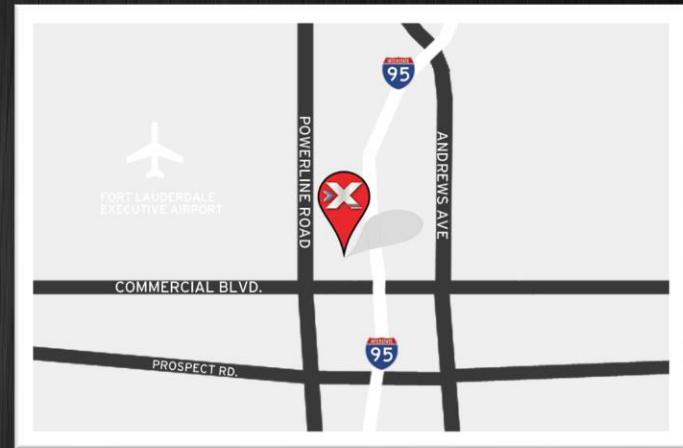

Events

events@xtremeactionpark.com

Direct Line: (954) 451-0052

Main: (954) 491-6265

Xtreme Action Park
5300 Powerline Road
Fort Lauderdale, FL 33309